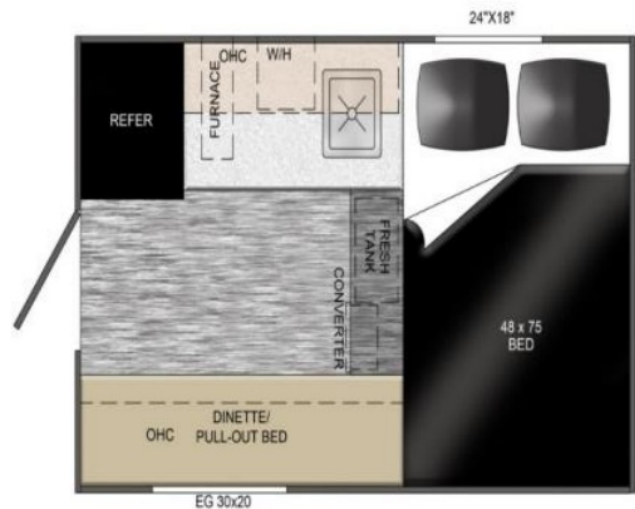

## 2026 TRAVEL LITE Up Country 365U

### SPECIFICATIONS

Year	2026
Manufacturer	TRAVEL LITE
Brand	Up Country
Model	365U
Type	Truck Camper
Status	New
Stock #	011145
Financing Available	✓
Warranty Available	✓
Suspension	N/A
Leveling	N/A
Exterior Length	10.3 ft.
Dry Weight	1130 lbs.
Sleeping Capacity	4 person(s)
Interior Colour	N/A
Exterior Colour	N/A
Slideouts	N/A