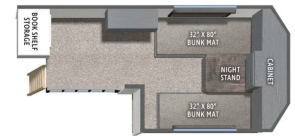

SPECIAL UNIT

\$85,995.00

Originally \$102,342

2026 PALOMINO PUMA 423LFT

SPECIFICATIONS

Year	2026
Manufacturer	PALOMINO
Brand	PUMA
Model	423LFT
Type	Park Model
Status	New
Stock #	I1234
Financing Available	✘
Warranty Available	✘
Suspension	N/A
Leveling	N/A
Exterior Length	42.0 ft.
Dry Weight	11800 lbs.
Sleeping Capacity	10 person(s)
Interior Colour	N/A
Exterior Colour	N/A
Slideouts	3

Disclaimer: Product information, pricing and photos are as accurate as possible and are subject to change without notice.

SELLING FEATURES

The 2026 Palomino Puma Vista 423LFT is a spacious destination trailer designed to bring the comfort of home to your favorite seasonal campsite. With its loft design, residential amenities, and expansive living space, this model is perfect for families, seasonal campers, or anyone looking for a lu...