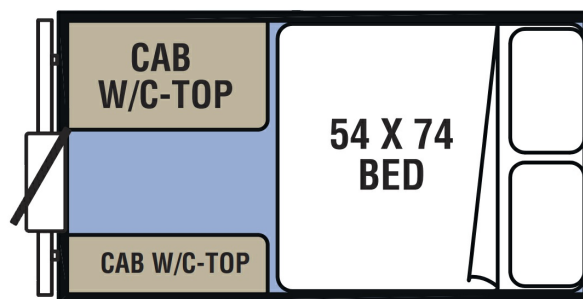

2019 COACHMEN CLIPPER EXPRESS 9.0TD

\$4,900.00

\$31 Bi-Weekly

SPECIFICATIONS

Year	2019
Manufacturer	COACHMEN
Brand	CLIPPER EXPRESS
Model	9.0TD
Type	Tent Trailer
Status	PreOwned
Stock #	7893A
Financing Available	✓
Warranty Available	✗
Suspension	Springs
Leveling	Manual
Exterior Length	13.0 ft.
Dry Weight	N/A lbs.
Sleeping Capacity	2 person(s)
Interior Colour	DARK ASH
Exterior Colour	STANDARD EXTERIOR GRAPHICS
Slideouts	N/A

Disclaimer: Product information, pricing and photos are as accurate as possible and are subject to change without notice.

SELLING FEATURES

* Unit being sold in AS-IS condition *

- Unique Pop-Up Camper!
- Single 20lbs Propane Tank
- Alloy Wheels
- A-Frame Mounted Full-Size Spare Tire
- Pass-Through Front Storage Compartment
- Deep Tint Windows
- Super Easy Set-Up!
- Low Single Entry Step
- Tinted Plastic Window with Screen & Shade ...