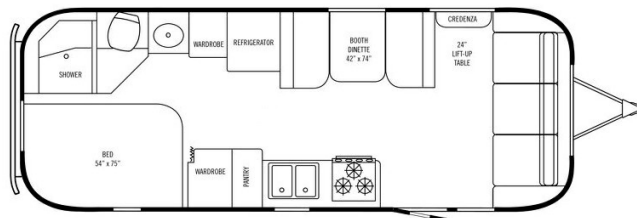

### SPECIFICATIONS

Year	2003
Manufacturer	AIRSTREAM
Brand	AIRSTREAM
Model	SAFARI SE 25SS
Type	Travel Trailer
Status	PreOwned
Stock #	8097A
Financing Available	✘
Warranty Available	✔
Suspension	Torflex
Leveling	Manual
Exterior Length	25.0 ft.
Dry Weight	N/A lbs.
Sleeping Capacity	6 person(s)
Interior Colour	N/A
Exterior Colour	ALUMINUM
Slideouts	N/A