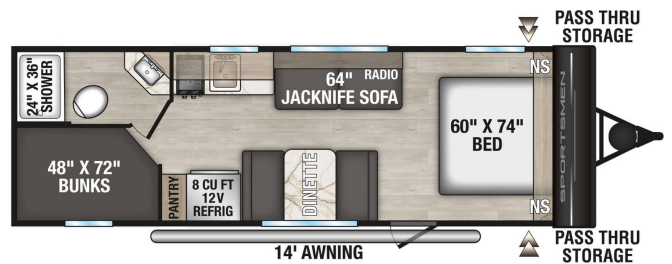

**SPECIAL UNIT**

**\$26,995.00**

Originally \$38,484

**2027 K-Z INC. SPORTSMEN CLASSIC 240BH**

**SPECIFICATIONS**

Year	2027
Manufacturer	K-Z INC.
Brand	SPORTSMEN CLASSIC
Model	240BH
Type	Travel Trailer
Status	New
Stock #	P3327
Financing Available	✘
Warranty Available	✘
Suspension	N/A
Leveling	N/A
Exterior Length	24.0 ft.
Dry Weight	3680 lbs.
Sleeping Capacity	8 person(s)
Interior Colour	N/A
Exterior Colour	Aluminum
Slideouts	N/A

**Disclaimer:** Product information, pricing and photos are as accurate as possible and are subject to change without notice.

**SELLING FEATURES**

Sale price is plus frt, pdi and admin  
 UVW (Unloaded Vehicle Weight)\* 4,120 Dry Hitch Weight\* 440 Dry Axle Weight\* 3,680 CCC (Cargo Carrying Capacity) 1,480 GVWR 5,600 Interior Height 78" Exterior Height (without A/C) 112" Exterior Width 90" Exterior Length\*\* 27' 7" Refrigerator (Cubic Feet) 8...