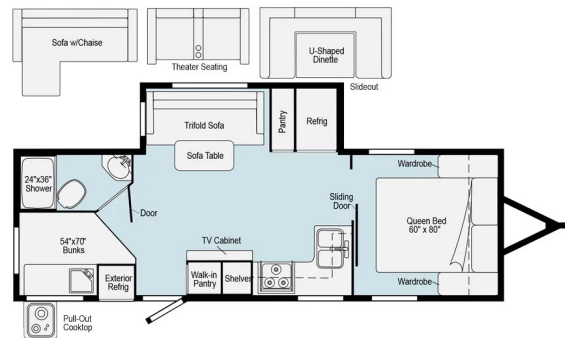

GREAT ESCAPE RV

justin@greatescapervcanada.com 1-888-716-4542

RR42 - 24265 Richmond St. N, LONDON, ON N5X 4B2

Local 1-519-227-4700 | Fax 1-519-227-4788 | www.greatescapervcanada.com

$38,995.00

2022 WINNEBAGO Minne 2301BHS

SPECIFICATIONS

Year	2022
Manufacturer	WINNEBAGO
Brand	Minne
Model	2301BHS
Type	Travel Trailer
Status	PreOwned
Stock #	U903
Financing Available	✘
Warranty Available	✘
Suspension	N/A
Leveling	N/A
Exterior Length	29.9 ft.
Dry Weight	6148 lbs.
Sleeping Capacity	8 person(s)
Interior Colour	N/A
Exterior Colour	N/A
Slideouts	1

Disclaimer: Product information, pricing and photos are as accurate as possible and are subject to change without notice.

Powered by focusRV