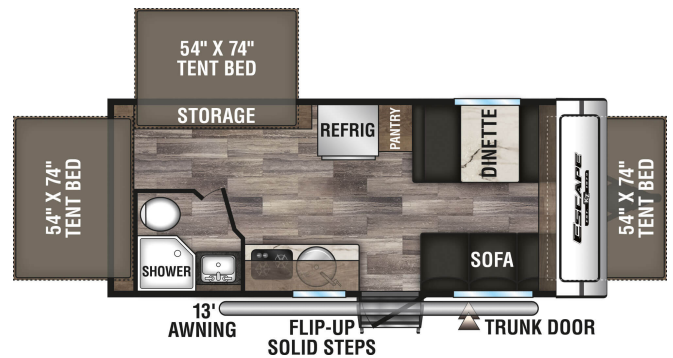

2020 K-Z INC. ESCAPE 180RBT

SPECIFICATIONS

Year	2020
Manufacturer	K-Z INC.
Brand	ESCAPE
Model	180RBT
Type	Hybrid
Status	PreOwned
Stock #	8832
Financing Available	✘
Warranty Available	✘
Suspension	N/A
Leveling	N/A
Exterior Length	.0 ft.
Dry Weight	N/A lbs.
Sleeping Capacity	N/A person(s)
Interior Colour	N/A
Exterior Colour	N/A
Slideouts	N/A

Disclaimer: Product information, pricing and photos are as accurate as possible and are subject to change without notice.

Powered by focusRV