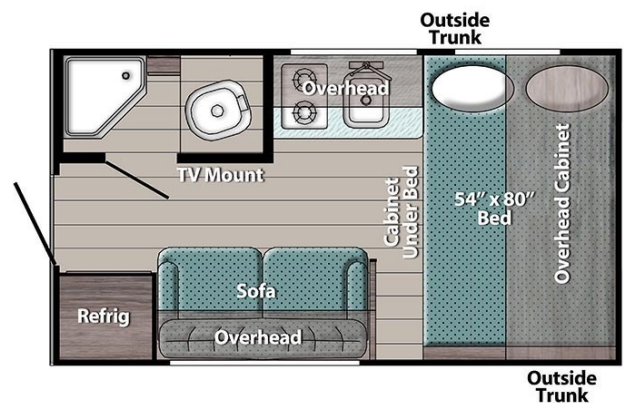

SPECIAL UNIT

\$17,500.00

Originally \$17,900

\$78 Bi-Weekly

2023 GULFSTREAM TRAILMASTER 14RE

SPECIFICATIONS

Year	2023
Manufacturer	GULFSTREAM
Brand	TRAILMASTER
Model	14RE
Type	Travel Trailer
Status	PreOwned
Stock #	16034
Financing Available	✓
Warranty Available	✓
Suspension	N/A
Leveling	N/A
Exterior Length	15.0 ft.
Dry Weight	2833 lbs.
Sleeping Capacity	N/A person(s)
Interior Colour	N/A
Exterior Colour	N/A
Slideouts	N/A