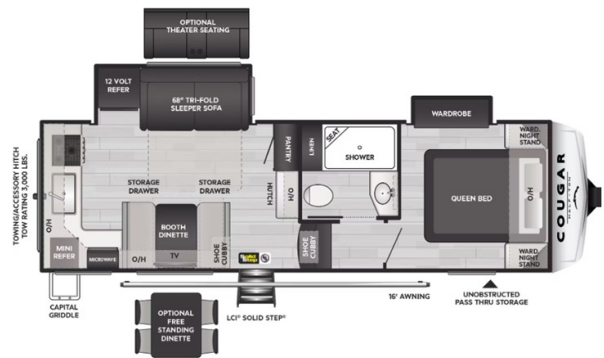

23MLE

Disclaimer: Product information, pricing and photos are as accurate as possible and are subject to change without notice.

Powered by focusRV