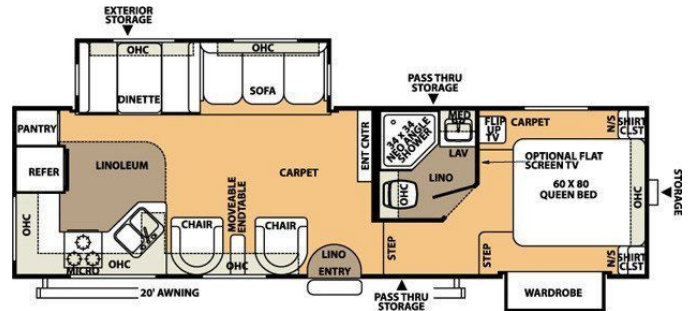

\$19,995.00

2012 FOREST RIVER FLAGSTAFF 8528RWKS

SPECIFICATIONS

Year	2012
Manufacturer	FOREST RIVER
Brand	FLAGSTAFF
Model	8528RWKS
Type	Fifth Wheel
Status	PreOwned
Stock #	8582
Financing Available	✓
Suspension	N/A
Leveling	N/A
Exterior Length	30.0 ft.
Dry Weight	7368 lbs.
Sleeping Capacity	4 person(s)
Interior Colour	N/A
Exterior Colour	N/A
Slideouts	1