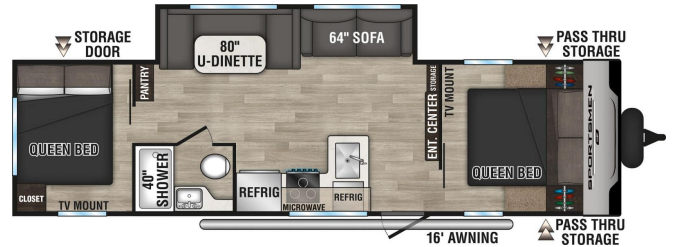

SPECIAL UNIT

\$36,900.00

Originally \$38,900

\$154 Bi-Weekly

2024 K-Z INC. SPORTSMEN 301DBSE

SPECIFICATIONS

| | |
|---------------------|----------------|
| Year | 2024 |
| Manufacturer | K-Z INC. |
| Brand | SPORTSMEN |
| Model | 301DBSE |
| Type | Travel Trailer |
| Status | PreOwned |
| Stock # | 20581 |
| Financing Available | ✓ |
| Warranty Available | ✓ |
| Suspension | N/A |
| Leveling | N/A |
| Exterior Length | 32.9 ft. |
| Dry Weight | 6189 lbs. |
| Sleeping Capacity | N/A person(s) |
| Interior Colour | N/A |
| Exterior Colour | N/A |
| Slideouts | N/A |

Disclaimer: Product information, pricing and photos are as accurate as possible and are subject to change without notice.

SELLING FEATURES

- Barely used! wth new mattress in rear bedroom
- UVW (Unloaded Vehicle Weight)* 6,180
- Dry Hitch Weight* 910
- Dry Axle Weight* 5,270
- CCC (Cargo Carrying Capacity) 1,820
- GVWR 8,000 Interior Height 78"
- Exterior Height (with A/C) 10' 8"
- Exterior Width 96"
- Exterior Length** 32' 10"
- Refrigerator (...)