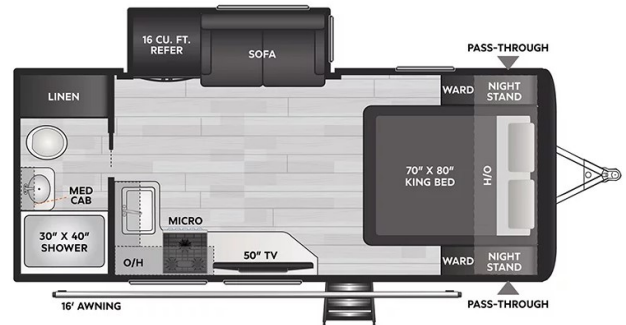

2025 KEYSTONE COLEMAN LEGACY 1905RB

\$44,995.00

Originally \$57,710.00

SPECIFICATIONS

Year	2025
Manufacturer	KEYSTONE
Brand	COLEMAN LEGACY
Model	1905RB
Type	Travel Trailer
Status	New
Stock #	N943170
Suspension	N/A
Leveling	N/A
Exterior Length	23.9 ft.
Dry Weight	4970 lbs.
Sleeping Capacity	2 person(s)
Interior Colour	N/A
Exterior Colour	Fiberglass
Slideouts	1

Disclaimer: Product information, pricing and photos are as accurate as possible and are subject to change without notice.

SELLING FEATURES

Specifications and Features:

- Interior Height (ft): 6'10"
- Black Water Tanks: 1
- Grey Water Tanks: 1
- Fresh Water Tanks: 1
- Total Fresh Water Capacity (gal): 54
- Propane Tanks: 2
- Exterior: Aluminum
- Slideouts: 1
- Awnings: 1
- Sleeps up to: 2
- King Beds: 1
- Sofa/Convertible Beds: 1...