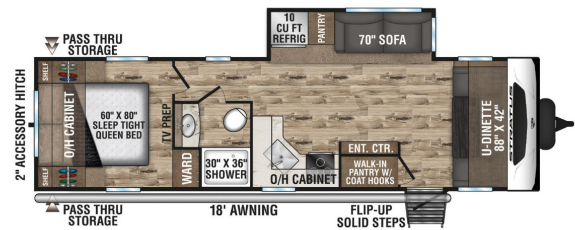

2022 VENTURE STRATUS SR281VFD

SPECIFICATIONS

Year	2022
Manufacturer	VENTURE
Brand	STRATUS
Model	SR281VFD
Type	Travel Trailer
Status	PreOwned
Stock #	U051291
Suspension	N/A
Leveling	N/A
Exterior Length	32.3 ft.
Dry Weight	6400 lbs.
Sleeping Capacity	6 person(s)
Interior Colour	N/A
Exterior Colour	Fiberglass
Slideouts	1

Disclaimer: Product information, pricing and photos are as accurate as possible and are subject to change without notice.

OPTIONS & EQUIPMENT

SR281VFD

Powered by focusRV