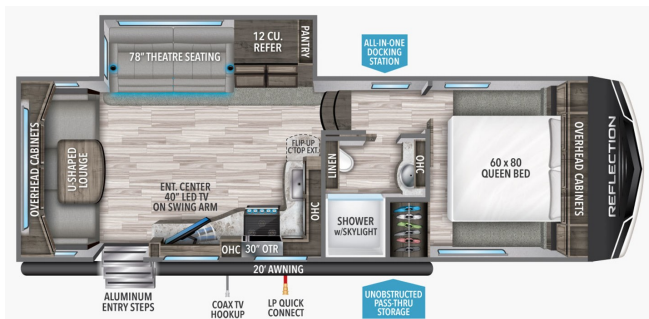

2022 GRAND DESIGN REFLECTION 150 SERIES 260RD

\$44,900.00

\$233 Bi-Weekly

SPECIFICATIONS

Year	2022
Manufacturer	GRAND DESIGN
Brand	REFLECTION 150 SERIES
Model	260RD
Type	Fifth Wheel
Status	PreOwned
Stock #	8000A
Financing Available	✓
Warranty Available	✓
Suspension	Springs
Leveling	Hydraulic
Exterior Length	29.0 ft.
Dry Weight	N/A lbs.
Sleeping Capacity	5 person(s)
Interior Colour	PEBBLE
Exterior Colour	STANDARD EXTERIOR GRAPHICS
Slideouts	1

Disclaimer: Product information, pricing and photos are as accurate as possible and are subject to change without notice.

SELLING FEATURES

- 1 Piece Fiberglass Front Cap
- Power Patio Awning
- Exterior Speakers
- Deep Tint Windows
- Light Weight Aluminum Entry Steps with Bottom Step Stabilizer Feet
- Pass-Through Front Storage Basement
- Slide-Out Awning Topper
- Rear Ladder
- Rear Vision Camera
- Rear Bumper Receiver
- Large U-Sha...