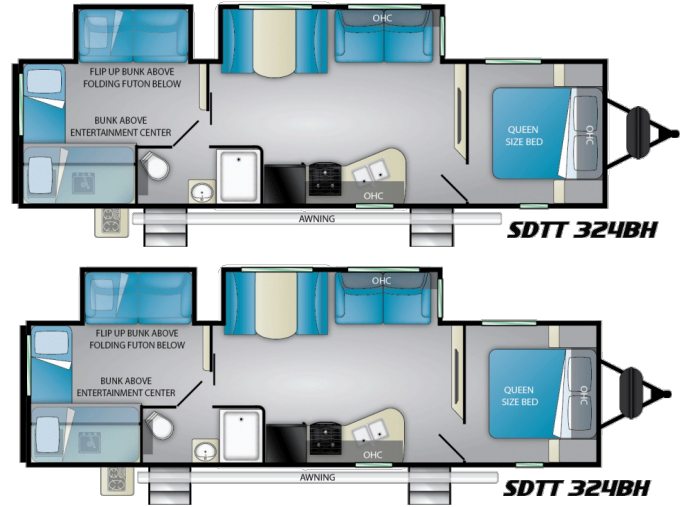

## 2020 HEARTLAND SUNDANCE 324BH

### SPECIFICATIONS

Year	2020
Manufacturer	HEARTLAND
Brand	SUNDANCE
Model	324BH
Type	Travel Trailer
Status	PreOwned
Stock #	8831
Financing Available	✓
Warranty Available	✓
Suspension	N/A
Leveling	Electric
Exterior Length	36.6 ft.
Dry Weight	7312 lbs.
Sleeping Capacity	10 person(s)
Interior Colour	N/A
Exterior Colour	N/A
Slideouts	2