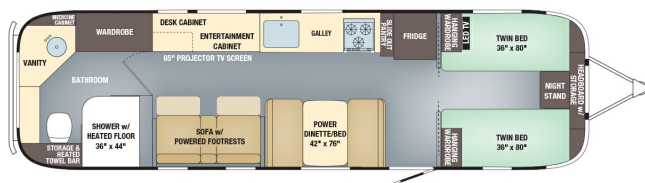

## 2018 AIRSTREAM AIRSTREAM CLASSIC 33FB TWIN

### SPECIFICATIONS

Year	2018
Manufacturer	AIRSTREAM
Brand	AIRSTREAM
Model	CLASSIC 33FB TWIN
Type	Travel Trailer
Status	PreOwned
Stock #	C8112
Financing Available	✓
Warranty Available	✓
Suspension	Torflex
Leveling	Electric
Exterior Length	33.0 ft.
Dry Weight	N/A lbs.
Sleeping Capacity	5 person(s)
Interior Colour	COGNAC MAPLE & MACADAMIA ULTRALEATHER
Exterior Colour	ALUMINUM
Slideouts	N/A