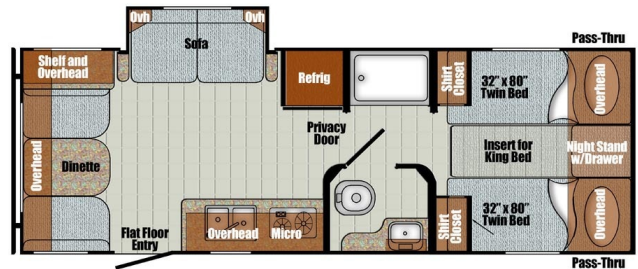

2023 GULFSTREAM VISTA CRUISER 23TWS

\$29,900.00

\$152 Bi-Weekly

SPECIFICATIONS

Year	2023
Manufacturer	GULFSTREAM
Brand	VISTA CRUISER
Model	23TWS
Type	Travel Trailer
Status	PreOwned
Stock #	8046B
Financing Available	✓
Warranty Available	✓
Suspension	Springs
Leveling	Manual
Exterior Length	25.0 ft.
Dry Weight	N/A lbs.
Sleeping Capacity	6 person(s)
Interior Colour	DUSK
Exterior Colour	STANDARD EXTERIOR GRAPHICS
Slideouts	1

Disclaimer: Product information, pricing and photos are as accurate as possible and are subject to change without notice.

SELLING FEATURES

- Low Centre of Gravity for Better Handling
- Power Patio Awning
- Deep Tint Windows
- Exterior Speakers
- Flip-Out Solid Entry Steps
- Power Tongue Jack
- Pass-Through Front Storage Compartment
- MaxxAir Roof Vent Covers
- Pre-Wired for Rear Vision Camera
- Booth Style Sleeper Dinette with Unde...