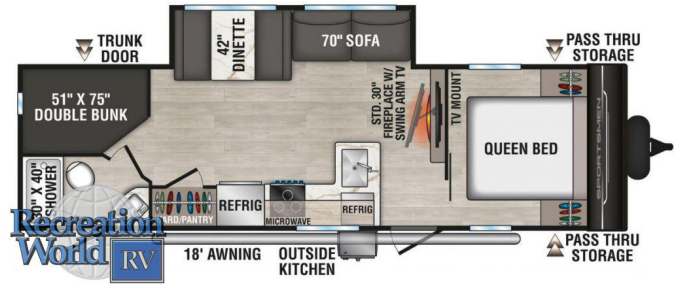

Year	2027
Manufacturer	K
Brand	SPORTSMEN
Model	261BHK
Type	Travel Trailer
Status	New
Stock #	TV2755
Financing Available	✓
Warranty Available	✓
Suspension	N/A
Leveling	N/A
Exterior Length	32.0 ft.
Dry Weight	6300 lbs.
Sleeping Capacity	N/A person(s)
Interior Colour	N/A
Exterior Colour	N/A
Slideouts	1