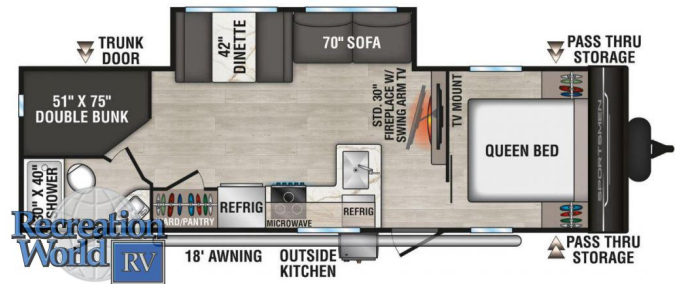

Year	2027
Manufacturer	K
Brand	SPORTSMEN
Model	261BHK
Type	Travel Trailer
Status	New
Stock #	TV2749
Financing Available	✓
Warranty Available	✓
Suspension	N/A
Leveling	N/A
Exterior Length	32.0 ft.
Dry Weight	6300 lbs.
Sleeping Capacity	N/A person(s)
Interior Colour	N/A
Exterior Colour	N/A
Slideouts	1