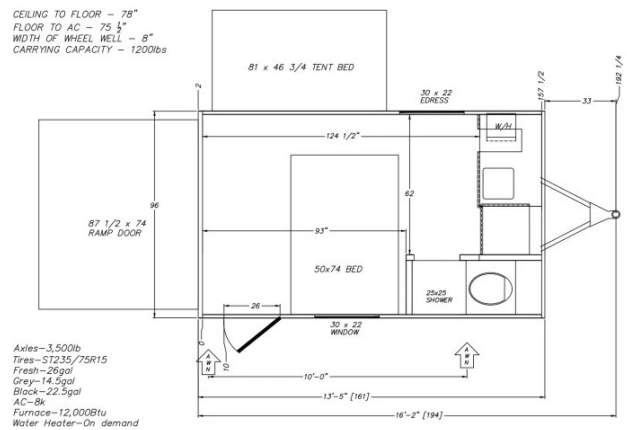

2026 MODERN BUGGY TRAILERS HOPPER 2

$32,995.00

Originally $35,532.00

SPECIFICATIONS

Year	2026
Manufacturer	MODERN BUGGY TRAILERS
Brand	HOPPER
Model	2
Type	Toy Hauler
Status	New
Stock #	N001128
Suspension	N/A
Leveling	N/A
Exterior Length	16.2 ft.
Dry Weight	3007 lbs.
Sleeping Capacity	4 person(s)
Interior Colour	N/A
Exterior Colour	No-wood AZDEL walls
Slideouts	N/A

Disclaimer: Product information, pricing and photos are as accurate as possible and are subject to change without notice.

OPTIONS & EQUIPMENT

Powered by focusRV