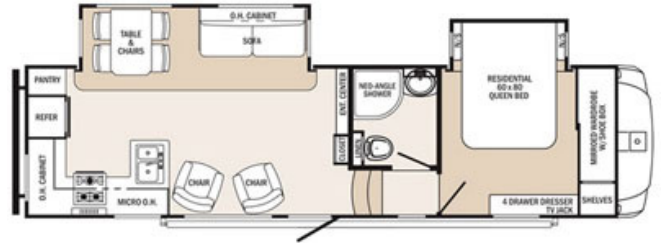

GREAT ESCAPE RV

justin@greatescapervcanada.com 1-888-716-4542

RR42 - 24265 Richmond St. N, LONDON, ON N5X 4B2

Local 1-519-227-4700 | Fax 1-519-227-4788 | www.greatescapervcanada.com

$26,995.00

2015 PALOMINO Sabre 31RKDS

SPECIFICATIONS

Year	2015
Manufacturer	PALOMINO
Brand	Sabre
Model	31RKDS
Type	Fifth Wheel
Status	PreOwned
Stock #	U887
Financing Available	✘
Warranty Available	✘
Suspension	N/A
Leveling	N/A
Exterior Length	34.3 ft.
Dry Weight	8938 lbs.
Sleeping Capacity	4 person(s)
Interior Colour	N/A
Exterior Colour	N/A
Slideouts	2

Disclaimer: Product information, pricing and photos are as accurate as possible and are subject to change without notice.

Powered by focusRV