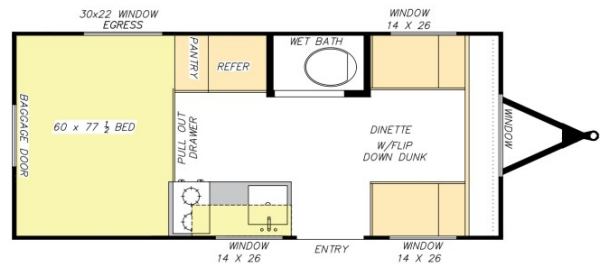

2026 MODERN BUGGY TRAILERS BIG BUGGY BB16FB

\$42,995.00

Originally \$51,475.00

SPECIFICATIONS

Year	2026
Manufacturer	MODERN BUGGY TRAILERS
Brand	BIG BUGGY
Model	BB16FB
Type	Teardrop Trailer
Status	New
Stock #	N001066
Suspension	N/A
Leveling	N/A
Exterior Length	18.7 ft.
Dry Weight	2622 lbs.
Sleeping Capacity	6 person(s)
Interior Colour	N/A
Exterior Colour	No-wood AZDEL walls
Slideouts	N/A

Disclaimer: Product information, pricing and photos are as accurate as possible and are subject to change without notice.

SELLING FEATURES

Specifications and Features:

- Exterior Length: 18 ft 8 in
- Exterior Width: 6 ft 11 in
- Exterior Height: 9 ft 9 in
- Interior Height: 6 ft 2 in
- Dry Weight: 2,622 lbs
- Gross Vehicle Weight Rating (GVWR): 3,500 lbs
- Hitch Weight: 340 lbs
- Fresh Water Capacity: 16 gallons
- Gray Water Cap...