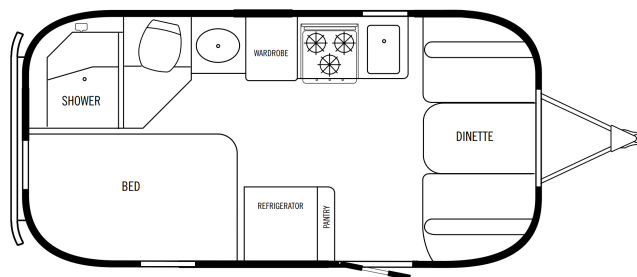

\$34,900.00

2002 AIRSTREAM AIRSTREAM SAFARI 19CB

SPECIFICATIONS

Year	2002
Manufacturer	AIRSTREAM
Brand	AIRSTREAM
Model	SAFARI 19CB
Type	Travel Trailer
Status	PreOwned
Stock #	8086A
Financing Available	✘
Warranty Available	✔
Suspension	Torflex
Leveling	Manual
Exterior Length	19.0 ft.
Dry Weight	N/A lbs.
Sleeping Capacity	4 person(s)
Interior Colour	RAIN FOREST
Exterior Colour	ALUMINUM
Slideouts	N/A

Disclaimer: Product information, pricing and photos are as accurate as possible and are subject to change without notice.

SELLING FEATURES

- Zip-Dee Patio Awning
- Lexan Front Window Guard
- Stainless Stone Guards
- Power Tongue Jack
- Deep Tint Windows
- Rear Storage Compartment
- Rear Bumper Storage Trunk
- Booth Style Sleeper Dinette with Storage On Either End
- Oven/Cooktop with Range Hood
- Sink with Lid & Pot Sprayer
- 2-Way ...