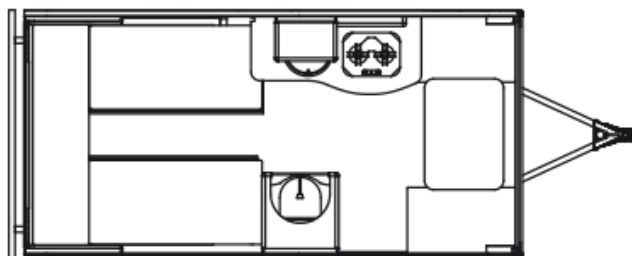

2027 SAFARI CONDO ALTO R1713 BUNK

SPECIFICATIONS

Year	2027
Manufacturer	SAFARI CONDO
Brand	ALTO
Model	R1713 BUNK
Type	Travel Trailer
Status	New
Stock #	7960
Financing Available	✓
Warranty Available	✓
Suspension	Torflex
Leveling	Manual
Exterior Length	17.0 ft.
Dry Weight	N/A lbs.
Sleeping Capacity	4 person(s)
Interior Colour	COUTURE RED/ STORM GRAY/ CONCRETE
Exterior Colour	SILVER
Slideouts	N/A

Disclaimer: Product information, pricing and photos are as accurate as possible and are subject to change without notice.

SELLING FEATURES

Living Space

- Retractable Roof offering a spacious interior
- Extra-large 72 X 76 in. bed space convertible into 2 single beds
- Front 36 X 81 in. single bed space
- Portable front table
- Kitchenette with pull-out shelves
- Front storage
- Toilet compartment with shelves