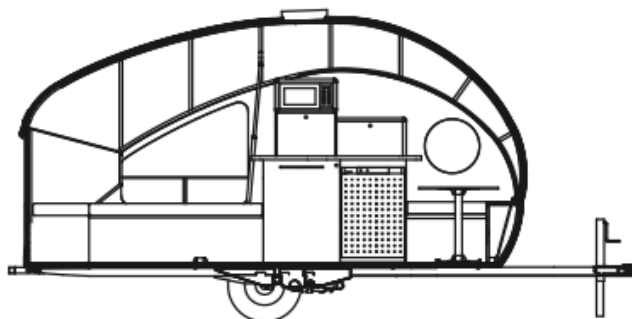

2027 SAFARI CONDO ALTO R1713 BUNK

SPECIFICATIONS

Year	2027
Manufacturer	SAFARI CONDO
Brand	ALTO
Model	R1713 BUNK
Type	Travel Trailer
Status	New
Stock #	7960
Financing Available	✓
Warranty Available	✓
Suspension	Torflex
Leveling	Manual
Exterior Length	17.0 ft.
Dry Weight	N/A lbs.
Sleeping Capacity	4 person(s)
Interior Colour	COUTURE RED/ STORM GRAY/ CONCRETE
Exterior Colour	SILVER
Slideouts	N/A

Disclaimer: Product information, pricing and photos are as accurate as possible and are subject to change without notice.

SELLING FEATURES

Living Space

- Retractable Roof offering a spacious interior
- Extra-large 72 X 76 in. bed space convertible into 2 single beds
- Front 36 X 81 in. single bed space
- Portable front table
- Kitchenette with pull-out shelves
- Front storage
- Toilet compartment with shelves