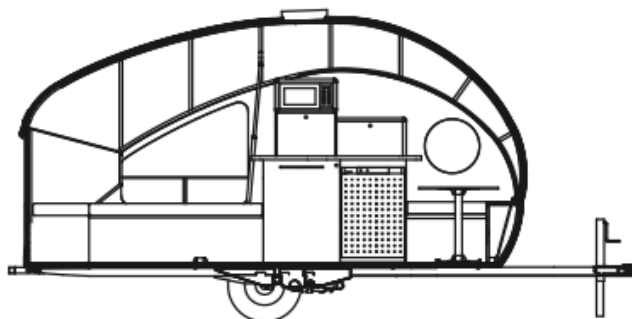

## 2027 SAFARI CONDO ALTO R1713 - For Viewing Only

### SPECIFICATIONS

Year	2027
Manufacturer	SAFARI CONDO
Brand	ALTO
Model	R1713 - For Viewing Only
Type	Travel Trailer
Status	New
Stock #	7951
Financing Available	✓
Warranty Available	✓
Suspension	Torflex
Leveling	Manual
Exterior Length	17.0 ft.
Dry Weight	N/A lbs.
Sleeping Capacity	3 person(s)
Interior Colour	SEA BLUE/ STORM GRAY/ BUTCHER BLOCK
Exterior Colour	LIGHT BLUE METALLIC
Slideouts	N/A