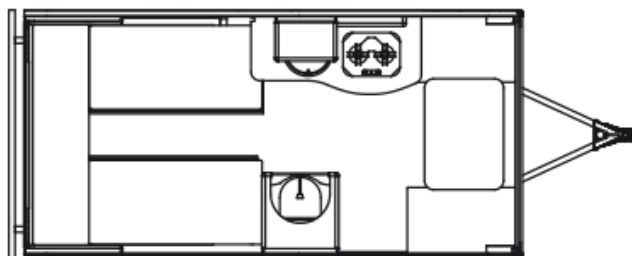

## 2027 SAFARI CONDO ALTO R1713 - For Viewing Only

### SPECIFICATIONS

Year	2027
Manufacturer	SAFARI CONDO
Brand	ALTO
Model	R1713 - For Viewing Only
Type	Travel Trailer
Status	New
Stock #	7951
Financing Available	✓
Warranty Available	✓
Suspension	Torflex
Leveling	Manual
Exterior Length	17.0 ft.
Dry Weight	N/A lbs.
Sleeping Capacity	3 person(s)
Interior Colour	SEA BLUE/ STORM GRAY/ BUTCHER BLOCK
Exterior Colour	LIGHT BLUE METALLIC
Slideouts	N/A

#### Living Space

- Retractable Roof offering a spacious interior
- Extra-large 72 X 76 in. bed space convertible into 2 single beds
- Front 36 X 81 in. single bed space
- Portable front table
- Kitchenette with pull-out shelves
- Front storage
- Toilet compartment with shelves