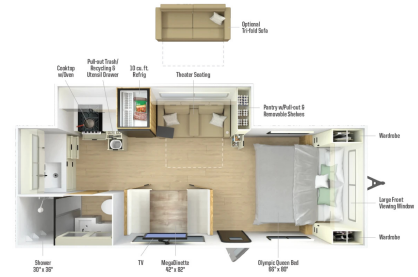

### SPECIFICATIONS

Year	2026
Manufacturer	WINNEBAGO
Brand	Thrive
Model	22MLS
Type	Travel Trailer
Status	New
Stock #	N1504
Financing Available	✘
Warranty Available	✘
Suspension	N/A
Leveling	N/A
Exterior Length	26.1 ft.
Dry Weight	6068 lbs.
Sleeping Capacity	4 person(s)
Interior Colour	N/A
Exterior Colour	N/A
Slideouts	1