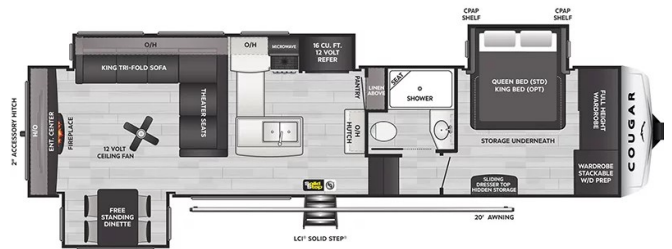

SPECIAL UNIT

\$97,995.00

Originally \$115,995

2025 KEYSTONE COUGAR PREMIUM 320RDS-MIDNIGHT EDITION-PHANTOM GREY

SPECIFICATIONS

Year	2025
Manufacturer	KEYSTONE
Brand	COUGAR PREMIUM
Model	320RDS-MIDNIGHT EDITION-PHANTOM GREY
Type	Fifth Wheel
Status	New
Stock #	N506202
Suspension	N/A
Leveling	N/A
Exterior Length	36.8 ft.
Dry Weight	11360 lbs.
Sleeping Capacity	4 person(s)
Interior Colour	N/A
Exterior Colour	Fiberglass
Slideouts	3

Disclaimer: Product information, pricing and photos are as accurate as possible and are subject to change without notice.

SELLING FEATURES

Specifications and Features:

- Exterior Length: 36 ft 10 in
- Exterior Height: 13 ft 4 in
- Dry Weight: 11,360 lbs
- Gross Vehicle Weight Rating (GVWR): 13,750 lbs
- Hitch Weight: 1,776 lbs
- Body Material: Aluminum
- Sidewall Construction: Fiberglass
- Sleeping Capacity: 4
- Number of Slideo...

OPTIONS & EQUIPMENT

- Professional Grade Camping Package
- Towing With Confidence Package with ABS
- Innovation Package
- Climate Guard Protection Package
- Electric 4 Point Leveling System
- Solar Flex Protect (220)
- 2nd 15K BTU A/C
- Free Standing Dinette with Ottoman
- King Bed