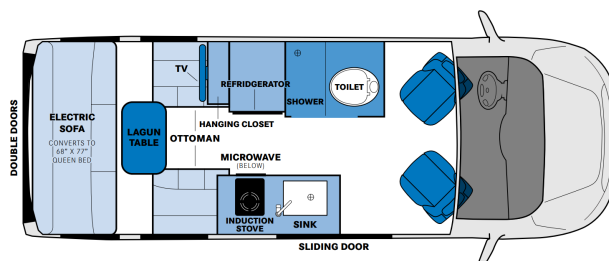

2021 PLEASURE-WAY PLEASURE-WAY ONTOUR 2.0

SPECIFICATIONS

Year	2021
Manufacturer	PLEASURE-WAY
Brand	PLEASURE-WAY
Model	ONTOUR 2.0
Type	Motorhome
Class	B
Fuel Type	Gas
Status	PreOwned
Stock #	C8106
Financing Available	✓
Warranty Available	✓
Odometer	36500 kms.
VIN	N/A
Chassis	FORD TRANSIT 250
Engine	N/A
Transmission	N/A
Suspension	N/A
Leveling	N/A
Exterior Length	19.0 ft.
Dry Weight	N/A lbs.
Sleeping Capacity	2 person(s)
Interior Colour	BLONDE/ GRAPHITE / CARBON CONCRETE
Exterior Colour	INGOT SILVER
Slideouts	N/A

Disclaimer: Product information, pricing and photos are as accurate as possible and are subject to change without notice.

SELLING FEATURES

- Ford Transit 250 Chassis
- 3.5L EcoBoost V6 Gasoline Engine
- Seatbelts for 4
- 310HP & 400 ft-lbs Torque
- 10 Speed Automatic Transmission
- Power Patio Awning
- Styled Alloy Wheels
- Exterior Shower
- Rear Vision Camera
- Swivel Driver & Passenger Seats
- Touch Screen Controls at Front & Rea...