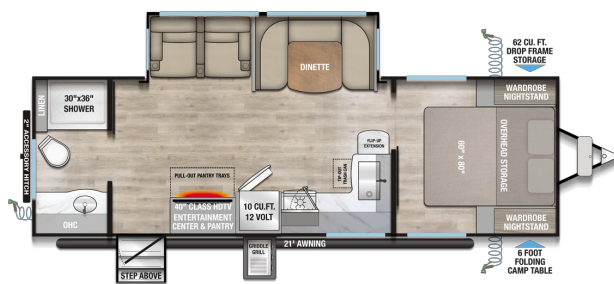

2027 ALLIANCE RV DELTA 262RB

SPECIFICATIONS

Year	2027
Manufacturer	ALLIANCE RV
Brand	DELTA
Model	262RB
Type	Travel Trailer
Status	New
Stock #	8058
Financing Available	✓
Warranty Available	✓
Suspension	Springs
Leveling	Manual
Exterior Length	29.0 ft.
Dry Weight	N/A lbs.
Sleeping Capacity	4 person(s)
Interior Colour	UNITY LINEN
Exterior Colour	STANDARD EXTERIOR GRAPHICS
Slideouts	1