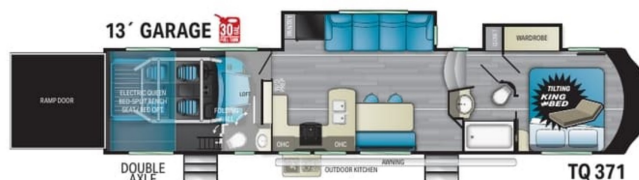

### SPECIFICATIONS

Year	2021
Manufacturer	HEARTLAND
Brand	TORQUE
Model	TQ371 TOY HAULER
Type	Fifth Wheel
Status	PreOwned
Stock #	C8087
Financing Available	✓
Warranty Available	✓
Suspension	Springs
Leveling	Hydraulic
Exterior Length	42.0 ft.
Dry Weight	N/A lbs.
Sleeping Capacity	8 person(s)
Interior Colour	MODERN WOOD
Exterior Colour	STANDARD EXTERIOR GRAPHICS
Slideouts	2

### SELLING FEATURES

- 1 Piece Fiberglass Front Cap
- Power Side & Rear Patio Awnings
- Flip-Out Solid Entry Step
- Light Weight Aluminum Garage Step
- Deep Tint Windows
- Exterior Speakers
- Exterior Kitchen with 2 Burner LP Cooktop, Sink, Mini Fridge & TV
- 30 Gallon Fuel Tank
- Sprung Rear Door with Double Latch ...