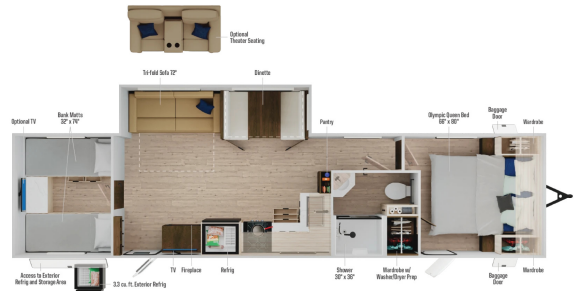

## 2026 WINNEBAGO Access 32BR

### SPECIFICATIONS

Year	2026
Manufacturer	WINNEBAGO
Brand	Access
Model	32BR
Type	Travel Trailer
Status	New
Stock #	N1505
Financing Available	✘
Warranty Available	✘
Suspension	N/A
Leveling	N/A
Exterior Length	37.1 ft.
Dry Weight	8008 lbs.
Sleeping Capacity	8 person(s)
Interior Colour	N/A
Exterior Colour	N/A
Slideouts	1