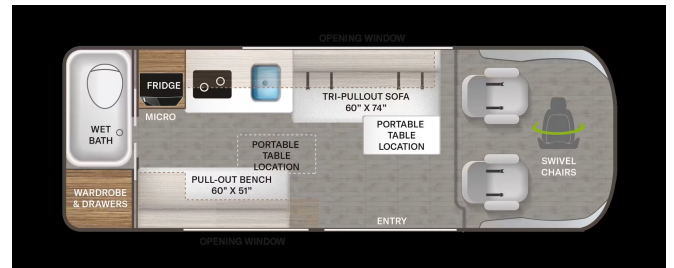

CLEARANCE UNIT

\$129,900.00

Originally \$181,250.00

2025 THOR MOTOR COACH DAZZLE 20HB Class B

SPECIFICATIONS

Year	2025
Manufacturer	THOR MOTOR COACH
Brand	DAZZLE
Model	20HB Class B
Type	Motorhome
Class	B
Fuel Type	Gas
Status	New
Stock #	Dazzle 2531 U
Financing Available	✓
Warranty Available	✓
Odometer	0 kms.
VIN	N/A
Chassis	2024 Dodge RAM 3500
Engine	N/A
Transmission	AUTO
Suspension	N/A
Leveling	N/A
Exterior Length	21.0 ft.
Dry Weight	9350 lbs.
Sleeping Capacity	2 person(s)
Interior Colour	Charcoal Fusion
Exterior Colour	Grey
Slideouts	N/A

Disclaimer: Product information, pricing and photos are as accurate as possible and are subject to change without notice.

SELLING FEATURES

Solar Charge Controller With 200W Solar Panel, 1000-watt Inverter, Onan® RV QG 2800 gas Generator, Rapid Camp+™ Multiplex Wiring Control System, (2) Group 31 AGM House Batteries, 11,000 BTU Power-Saver, Low-Profile Air Conditioner, Battery Disconnect Switch, Truma Combi Eco (LP) Furnace And Water...