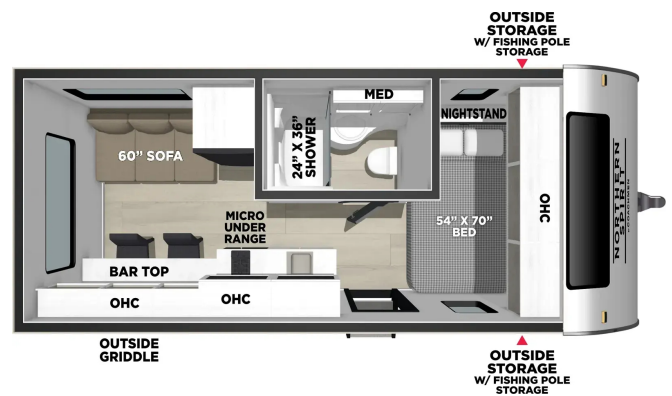

SPECIAL UNIT
\$33,900.00

Originally \$36,900

\$163 Bi-Weekly
2026 COACHMEN NORTHERN SPIRIT BIJOU 15RLB
SPECIFICATIONS

Year	2026
Manufacturer	COACHMEN
Brand	NORTHERN SPIRIT BIJOU
Model	15RLB
Type	Travel Trailer
Status	New
Stock #	8807
Financing Available	✓
Warranty Available	✓
Suspension	N/A
Leveling	N/A
Exterior Length	21.4 ft.
Dry Weight	3266 lbs.
Sleeping Capacity	3 person(s)
Interior Colour	N/A
Exterior Colour	N/A
Slideouts	N/A

Disclaimer: Product information, pricing and photos are as accurate as possible and are subject to change without notice.

SELLING FEATURES

If you're looking for a lightweight travel trailer that combines modern styling, smart design and exceptional towability, the 2026 Northern Spirit 15RLB is a model that deserves your attention. Built for couples and small families who want the freedom to travel without towing a large RV, this com...