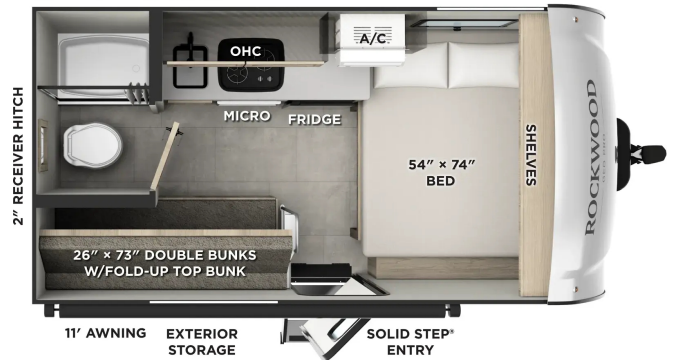

SPECIAL UNIT
\$22,900.00

Originally \$24,900

\$110 Bi-Weekly
2026 ROCKWOOD GEO-PRO 13LE
SPECIFICATIONS

Year	2026
Manufacturer	ROCKWOOD
Brand	GEO-PRO
Model	13LE
Type	Travel Trailer
Status	New
Stock #	8808
Financing Available	✓
Warranty Available	✓
Suspension	N/A
Leveling	N/A
Exterior Length	16.0 ft.
Dry Weight	2296 lbs.
Sleeping Capacity	4 person(s)
Interior Colour	N/A
Exterior Colour	N/A
Slideouts	N/A

Disclaimer: Product information, pricing and photos are as accurate as possible and are subject to change without notice.

ON-THE-GO™ LADDER PREP

SELLING FEATURES

If you're searching for a lightweight travel trailer that delivers exceptional towability, modern features and true adventure-ready versatility, the 2026 Rockwood Geo Pro 13LE deserves a closer look. Designed for campers who want to spend more time exploring and less time worrying about towing, t...