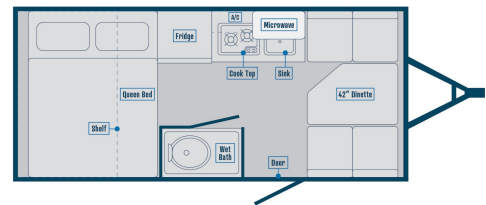

2014 STARCRAFT Starcraft 10

SPECIFICATIONS

Year	2014
Manufacturer	STARCRAFT
Brand	Starcraft
Model	10
Type	Tent Trailer
Status	PreOwned
Stock #	10000
Financing Available	✓
Warranty Available	✓
Suspension	N/A
Leveling	N/A
Exterior Length	19.6 ft.
Dry Weight	1556 lbs.
Sleeping Capacity	N/A person(s)
Interior Colour	N/A
Exterior Colour	N/A
Slideouts	N/A