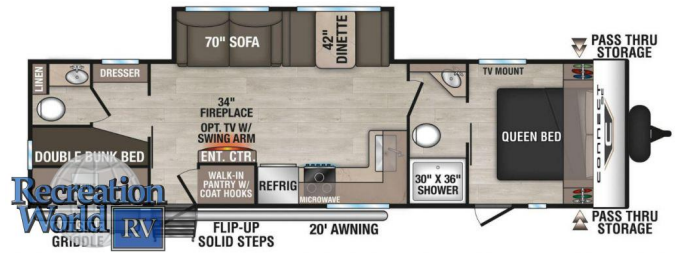

### SPECIFICATIONS

Year	2027
Manufacturer	KZ RV INC
Brand	CONNECT
Model	301BHK
Type	Travel Trailer
Status	New
Stock #	TV2754
Financing Available	✓
Warranty Available	✓
Suspension	N/A
Leveling	N/A
Exterior Length	35.0 ft.
Dry Weight	7050 lbs.
Sleeping Capacity	N/A person(s)
Interior Colour	N/A
Exterior Colour	N/A
Slideouts	N/A