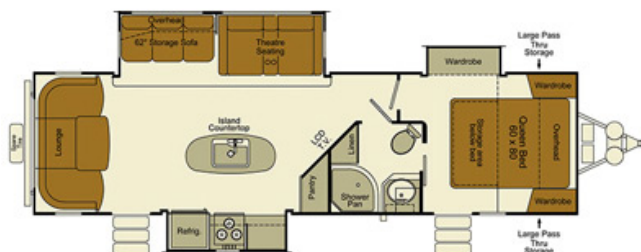

2015 EVERGREEN EVER-LITE 291RLS

\$19,900.00

\$144 Bi-Weekly

SPECIFICATIONS

Year	2015
Manufacturer	EVERGREEN
Brand	EVER-LITE
Model	291RLS
Type	Travel Trailer
Status	PreOwned
Stock #	7929B
Financing Available	✓
Warranty Available	✓
Suspension	Springs
Leveling	Electric
Exterior Length	35.0 ft.
Dry Weight	N/A lbs.
Sleeping Capacity	4 person(s)
Interior Colour	CHESTNUT
Exterior Colour	STANDARD EXTERIOR GRAPHICS
Slideouts	3

Disclaimer: Product information, pricing and photos are as accurate as possible and are subject to change without notice.

SELLING FEATURES

- Power Patio Awning
- Deep Tint Frameless Windows
- 1 Piece Fiberglass Front Cap
- Power Stabilizer Jacks
- Pass-through Front Storage Compartment
- Power Tongue Jack
- Slide Room Awning Topper
- Exterior Shower
- Rear Mounted Spare Tire
- Sleeper Sofa
- Theatre Seating
- Large Flatscreen TV
- ...