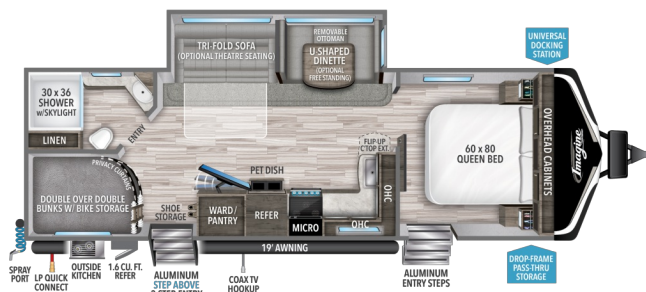

2021 GRAND DESIGN IMAGINE 2800BH

SPECIFICATIONS

Year	2021
Manufacturer	GRAND DESIGN
Brand	IMAGINE
Model	2800BH
Type	Travel Trailer
Status	PreOwned
Stock #	C8102
Financing Available	✓
Warranty Available	✓
Suspension	Springs
Leveling	Manual
Exterior Length	32.0 ft.
Dry Weight	N/A lbs.
Sleeping Capacity	10 person(s)
Interior Colour	PEBBLE
Exterior Colour	STANDARD EXTERIOR GRAPHICS
Slideouts	1

Disclaimer: Product information, pricing and photos are as accurate as possible and are subject to change without notice.

SELLING FEATURES

- Power Patio Awning
- Exterior Speakers
- Power Tongue Jack
- Deep Tint Windows
- Exterior Kitchen with LP Cooktop & Mini Fridge
- Flip-Out Solid Main Entry Step
- Light Weight Aluminum Second Entry Step
- Pass-Through Front Storage Compartment
- Rear Ladder
- Rear Mounted Spare Tire
- Pre-Wire...