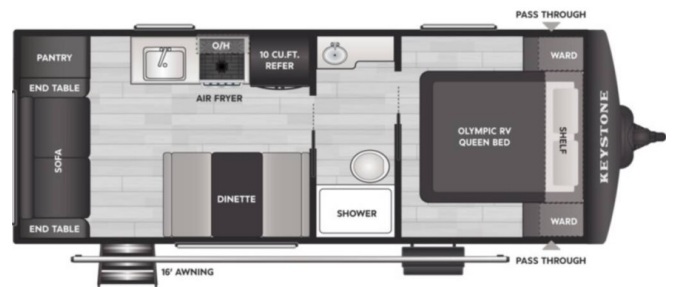

2026 KEYSTONE HIDEOUT 210RL

\$32,995.00

Originally \$37,120.00

SPECIFICATIONS

Year	2026
Manufacturer	KEYSTONE
Brand	HIDEOUT
Model	210RL
Type	Travel Trailer
Status	New
Stock #	N242294
Suspension	N/A
Leveling	N/A
Exterior Length	25.5 ft.
Dry Weight	4680 lbs.
Sleeping Capacity	5 person(s)
Interior Colour	N/A
Exterior Colour	N/A
Slideouts	1

Disclaimer: Product information, pricing and photos are as accurate as possible and are subject to change without notice.

SELLING FEATURES

Specifications and Features:

- Exterior Length: 22 ft
- Dry Weight: 4,680lbs
- Hitch Weight: 555 lbs
- Sleeping Capacity: 5
- Slideouts: 1
- Fresh Water Capacity: 45 gallons
- Gray Water Capacity: 39 gallons
- Black Water Capacity: 39 gallons
- Furnace: 30,000 BTU
- Air Conditioner: 15.5K BTU...