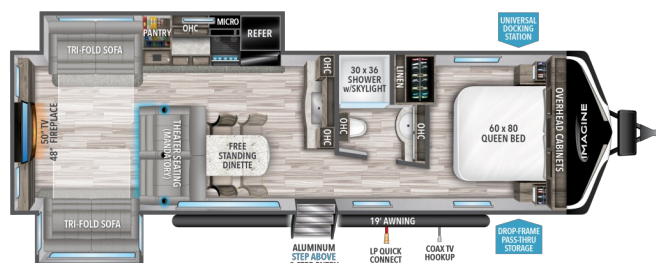

## 2022 GRAND DESIGN IMAGINE 3100RD

**\$39,900.00**

**\$207 Bi-Weekly**

### SPECIFICATIONS

Year	2022
Manufacturer	GRAND DESIGN
Brand	IMAGINE
Model	3100RD
Type	Travel Trailer
Status	PreOwned
Stock #	7984A
Financing Available	✓
Warranty Available	✓
Suspension	Springs
Leveling	Manual
Exterior Length	35.0 ft.
Dry Weight	N/A lbs.
Sleeping Capacity	6 person(s)
Interior Colour	PEBBLE
Exterior Colour	STANDARD EXTERIOR GRAPHICS
Slideouts	2

### SELLING FEATURES

- Power Patio Awning
- Flip-Out Solid Entry Step
- Exterior Speakers
- Deep Tint Windows
- Power Tongue Jack
- Rear Ladder
- Rear Mounted Spare Tire
- Pre-Wired for Rear Vision Camera
- Roof Vent Covers X3
- Rooftop Solar
- Free Standing Dinette Table with 2 Chairs and Movable Ottoman
- 2 Tri-Fo...