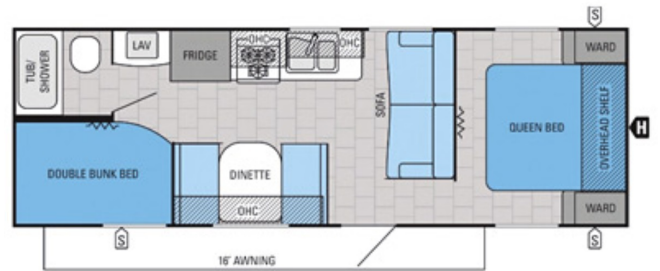

## 2015 JAYCO JAYCO 264BHW

### SPECIFICATIONS

Year	2015
Manufacturer	JAYCO
Brand	JAYCO
Model	264BHW
Type	Travel Trailer
Status	New
Stock #	8773
Financing Available	✓
Warranty Available	✓
Suspension	N/A
Leveling	N/A
Exterior Length	.0 ft.
Dry Weight	4639 lbs.
Sleeping Capacity	N/A person(s)
Interior Colour	N/A
Exterior Colour	N/A
Slideouts	N/A