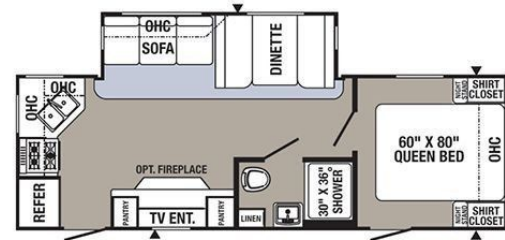

\$23,900.00

2019 PALOMINO PUMA 25RKS

SPECIFICATIONS

Year	2019
Manufacturer	PALOMINO
Brand	PUMA
Model	25RKS
Type	Travel Trailer
Status	PreOwned
Stock #	8797
Financing Available	✓
Warranty Available	✓
Suspension	N/A
Leveling	N/A
Exterior Length	.0 ft.
Dry Weight	6304 lbs.
Sleeping Capacity	4 person(s)
Interior Colour	N/A
Exterior Colour	N/A
Slideouts	1

Disclaimer: Product information, pricing and photos are as accurate as possible and are subject to change without notice.

SELLING FEATURES

If you're looking for a travel trailer that offers residential comfort, a spacious rear kitchen and a layout designed with couples in mind, the 2019 Puma 25RKSS is a fantastic option. Combining a lightweight towable design with many of the comforts found in larger RVs, this travel trailer is idea...