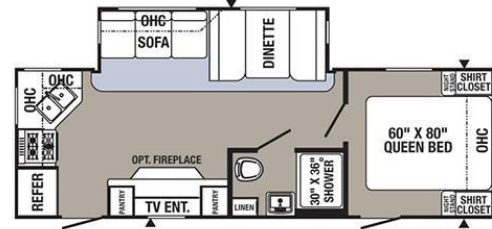

\$23,900.00

2019 PALOMINO PUMA 25RKS

SPECIFICATIONS

Year	2019
Manufacturer	PALOMINO
Brand	PUMA
Model	25RKS
Type	Travel Trailer
Status	PreOwned
Stock #	8797
Financing Available	✓
Warranty Available	✓
Suspension	N/A
Leveling	N/A
Exterior Length	.0 ft.
Dry Weight	6304 lbs.
Sleeping Capacity	4 person(s)
Interior Colour	N/A
Exterior Colour	N/A
Slideouts	1

Disclaimer: Product information, pricing and photos are as accurate as possible and are subject to change without notice.

SELLING FEATURES

If you're looking for a travel trailer that offers residential comfort, a spacious rear kitchen and a layout designed with couples in mind, the 2019 Puma 25RKSS is a fantastic option. Combining a lightweight towable design with many of the comforts found in larger RVs, this travel trailer is idea...