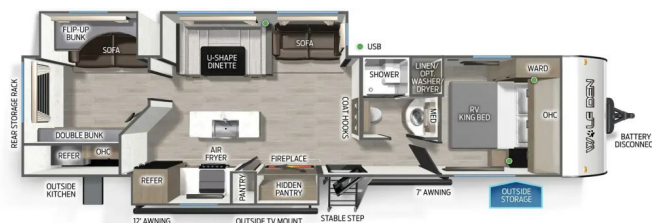

2027 FOREST RIVER CHEROKEE WOLF DEN 304SR

SPECIFICATIONS

Year	2027
Manufacturer	FOREST RIVER
Brand	CHEROKEE WOLF DEN
Model	304SR
Type	Travel Trailer
Status	New
Stock #	P304SR
Financing Available	✘
Warranty Available	✘
Suspension	N/A
Leveling	N/A
Exterior Length	38.9 ft.
Dry Weight	8989 lbs.
Sleeping Capacity	9 person(s)
Interior Colour	N/A
Exterior Colour	N/A
Slideouts	3

Disclaimer: Product information, pricing and photos are as accurate as possible and are subject to change without notice.

SELLING FEATURES

Specifications and Features:

- Exterior Height: 11 ft 1 in
- Exterior Width: 8 ft
- Cargo Carrying Capacity: 1,006 lbs
- Number of Bunks: 2
- Available Beds: RV King
- Cooktop Burners: 3
- Number of Awnings: 2
- Awning Info: 7' and 12'
- Axle Count: 2
- Shower Type: Shower w/Seat