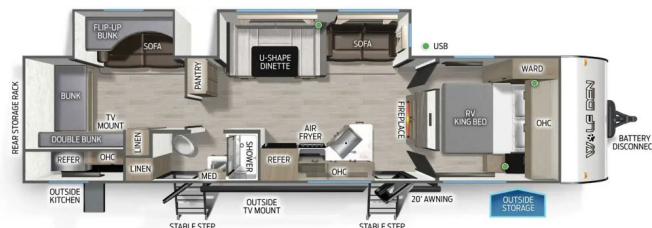

## 2027 FOREST RIVER CHEROKEE WOLF DEN 301BH

### SPECIFICATIONS

Year	2027
Manufacturer	FOREST RIVER
Brand	CHEROKEE WOLF DEN
Model	301BH
Type	Travel Trailer
Status	New
Stock #	P301BH
Financing Available	✘
Warranty Available	✘
Suspension	N/A
Leveling	N/A
Exterior Length	37.5 ft.
Dry Weight	7838 lbs.
Sleeping Capacity	10 person(s)
Interior Colour	N/A
Exterior Colour	N/A
Slideouts	2

### SELLING FEATURES

Specifications and Features:

- Exterior Length: 37 ft 6 in
- Exterior Width: 8 ft
- Exterior Height: 11 ft 1 in
- Dry Weight: 7,838 lbs
- Gross Vehicle Weight Rating (GVWR): 11,175 lbs
- Hitch Weight: 975 lbs
- Fresh Water Capacity: 52 gallons
- Gray Water Capacity: 38 gallons
- Black Water C...

### OPTIONS & EQUIPMENT

- 2nd Rooftop AC
- Outdoor Kitchen
- Dual Entry
- Fireplace (where available)
- USB-C Charging Stations
- Premium Bedding and Comforter
- Upgraded Sofa with Bolster Arm Rests
- Supersized Central Air Conditioning Unit 15 000 BTU (where available)
- Full Hybrid Tub with Shower Surround
- LED Interior Lights
- Light Filtering Sheet Shading Premium Blackout Zebra Blinds
- Bedside Inverter
- Exclusive Solar Thermo Controlled Reflective Tinted Safety Glass Windows
- Blackout Glass Safety Slam Friction Hinge Entry Door with Window and Shade Prep
- Cherokee Exclusive Stable Step with Oversized Landing
- Exterior LED Light Strip at Awning
- External Porch Scare Light
- Premium Wheel Package
- Tire Pressure Indicators
- Spare Tire
- Four Stabilizer Jacks
- Ladder Prep
- Cherokee Backup Camera System
- 12 Volt Tank Heaters
- Juice Pack: 200W Roof Mounted Solar Panel 30 Amp Solar Charger Volt Meter & Battery Disconnect
- Power Gear Frame Technology and Space Saver Rail Design
- 5/8" Tongue and Groove Plywood Flooring
- Ramp Door Patio System
- Removable Gaucho Brackets
- Adventure Package: Aggressive Off-road Tires Diamond Plated Exterior & Lifted Frame