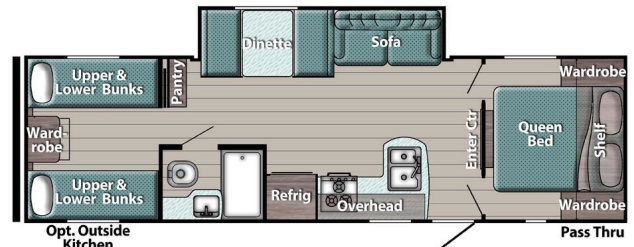

2022 GULFSTREAM KINGSPORT 279BH

\$28,500.00

\$151 Bi-Weekly

SPECIFICATIONS

Year	2022
Manufacturer	GULFSTREAM
Brand	KINGSPORT
Model	279BH
Type	Travel Trailer
Status	PreOwned
Stock #	151935
Financing Available	✓
Warranty Available	✓
Suspension	N/A
Leveling	N/A
Exterior Length	30.0 ft.
Dry Weight	5570 lbs.
Sleeping Capacity	9 person(s)
Interior Colour	N/A
Exterior Colour	Aluminum
Slideouts	1

Features:

- Sleeps up to nine- front queen bed, three single bunks and a couch and dinette that fold down to beds
- Kitchen includes fridge/freezer, microwave, range, sink and storage
- Outdoor kitchen includes cooktop, bar fridge, sink and lots of storage
- Bathroom with tub/shower, vanity and toilet
- Furnace and A/C
- Spare tire, carrier, and cover
- Includes deep cycle marine battery and propane tanks
- Dry weight of 5,570lbs