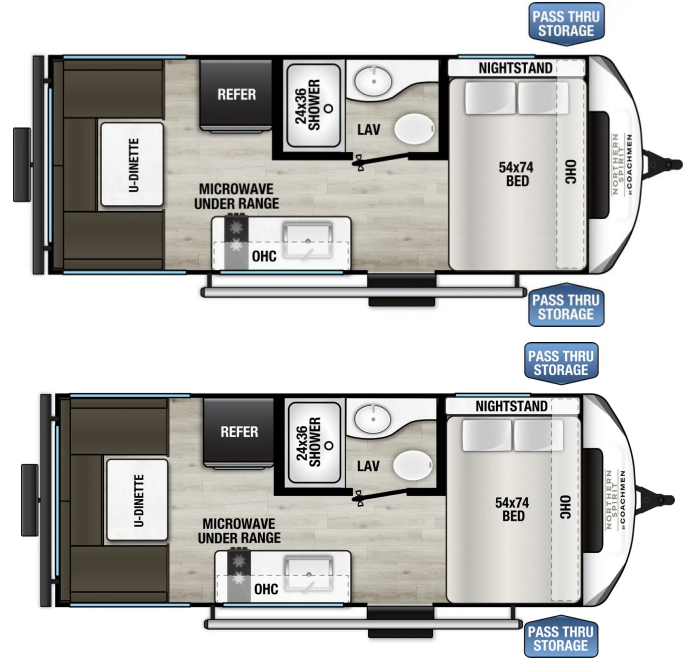

ON ORDER UNIT

2027 COACHMEN NORTHERN SPIRIT BIJOU BIJOU 16RDB

SPECIFICATIONS

Year	2027
Manufacturer	COACHMEN
Brand	NORTHERN SPIRIT BIJOU
Model	BIJOU 16RDB
Type	Travel Trailer
Status	New
Stock #	8821
Financing Available	✓
Warranty Available	✓
Suspension	N/A
Leveling	N/A
Exterior Length	16.0 ft.
Dry Weight	3003 lbs.
Sleeping Capacity	4 person(s)
Interior Colour	N/A
Exterior Colour	N/A
Slideouts	N/A

Disclaimer: Product information, pricing and photos are as accurate as possible and are subject to change without notice.

SELLING FEATURES

Northern Spirit Bijou 16RDB: Compact Luxury for Adventurous Travelers

This 7' wide Single Axle Coach is Light in Weight but not in Windows. The 16RDB Features and Abundance of Living Space, Oversized Windows Surrounding the Large Dinette, 8 Cubic Foot 12 V Refrigerator, Full Size Bathroom, an...