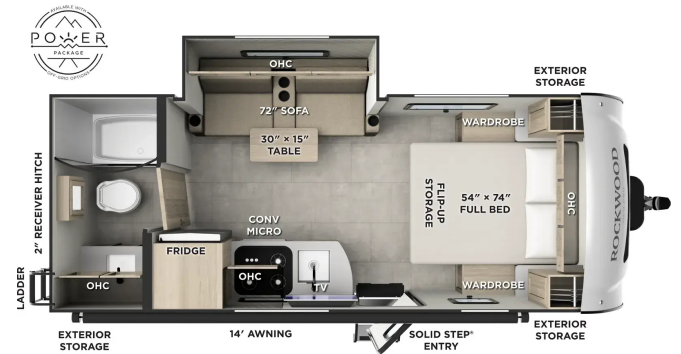

ON ORDER UNIT

\$31,992.00

Originally \$42,500.00

2026 FOREST RIVER ROCKWOOD GEO PRO G20FBS

SPECIFICATIONS

Year	2026
Manufacturer	FOREST RIVER
Brand	ROCKWOOD GEO PRO
Model	G20FBS
Type	Travel Trailer
Status	New
Stock #	T3042124
Financing Available	✓
Warranty Available	✓
Suspension	N/A
Leveling	N/A
Exterior Length	21.2 ft.
Dry Weight	3545 lbs.
Sleeping Capacity	3 person(s)
Interior Colour	N/A
Exterior Colour	Fiberglass
Slideouts	1

Disclaimer: Product information, pricing and photos are as accurate as possible and are subject to change without notice.

SELLING FEATURES

Explore farther with the 2026 Forest River Rockwood Geo Pro 20FBS – a lightweight travel trailer packed with premium features, solar capability, aluminum frame construction, and modern comforts in a compact 21' design. Perfect for couples or small families looking for off-grid adventure without s...

OPTIONS & EQUIPMENT

- Sunset Seeker Package: Includes 2-tone fiberglass exterior high gloss fiberglass cap composite structural exterior walls vacuum laminated roof aluminum cage construction frameless windows front windshield (where available) prewire for backup camera heated holding tanks 200W solar panel with inverter & additional solar side port AIR 360+ omnidirectional antenna with Wi-Fi prep Power Pro App monitor panel 12V entertainment smart TV with stereo 12V refrigerator microwave oven (convection standard without oven) recessed 3-burner cooktop with glass cover (gas oven 20FK) auto ignite gas/electric water heater 20 000 BTU furnace 13 500 BTU A/C (20BS - two 10K BTU ACs) DEXTER Torflex torsion axles sport tires & wheels with TPMS tire pressure monitoring system roller shades key alike doors soft close roller bearing drawers hidden cabinet hinges exterior ladder black tank flush (N/A 15RD 15TB) shower miser exterior hot/cold water port outside speaker 2" accessory hitch gas griddle prep spare tire power tongue jack TRUSS stabilizer jacks power awning.
- Additional 200W Roof Solar Panel.