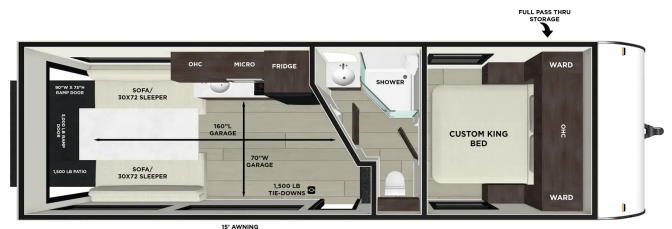

2026 FOREST RIVER Salem FSX 260RTK

SPECIFICATIONS

Year	2026
Manufacturer	FOREST RIVER
Brand	Salem FSX
Model	260RTK
Type	Toy Hauler
Status	New
Stock #	N1485
Financing Available	✘
Warranty Available	✘
Suspension	N/A
Leveling	N/A
Exterior Length	28.6 ft.
Dry Weight	5438 lbs.
Sleeping Capacity	6 person(s)
Interior Colour	N/A
Exterior Colour	N/A
Slideouts	N/A