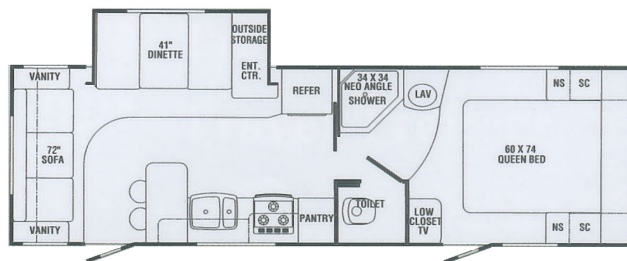

2005 R-VISION TRAIL LITE 8308S - Handy Person Special!

\$7,250.00

SPECIFICATIONS

Year	2005
Manufacturer	R-VISION
Brand	TRAIL LITE
Model	8308S - Handy Person Special!
Type	Travel Trailer
Status	PreOwned
Stock #	7909A
Financing Available	✘
Warranty Available	✘
Suspension	Torflex
Leveling	Manual
Exterior Length	30.0 ft.
Dry Weight	N/A lbs.
Sleeping Capacity	6 person(s)
Interior Colour	BLUEBERRY
Exterior Colour	STANDARD EXTERIOR GRAPHICS
Slideouts	1

Disclaimer: Product information, pricing and photos are as accurate as possible and are subject to change without notice.

SELLING FEATURES

Unit Being Sold In AS-IS Condition

- Tons of potential!
- Torsion Axle Suspension
- Low Centre of Gravity for Improved Towing
- Full Length Patio Awning with Centre Support
- Power Tongue Jack
- Front Cap Storage
- Enclosed Propane & Battery Storage
- MaxxAir Vent Covers
- Rear Ladder
- Rear...