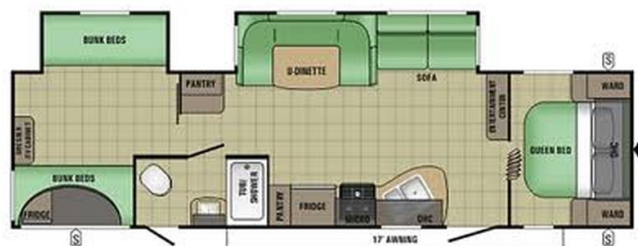

### SPECIFICATIONS

|                     |                |
|---------------------|----------------|
| Year                | 2017           |
| Manufacturer        | STARCRAFT      |
| Brand               | AR-ONE MAXX    |
| Model               | 30BHU          |
| Type                | Travel Trailer |
| Status              | PreOwned       |
| Stock #             | 24804          |
| Financing Available | ✘              |
| Warranty Available  | ✘              |
| Suspension          | N/A            |
| Leveling            | N/A            |
| Exterior Length     | 36.2 ft.       |
| Dry Weight          | 7626 lbs.      |
| Sleeping Capacity   | 8 person(s)    |
| Interior Colour     | Brown          |
| Exterior Colour     | White / Brown  |
| Slideouts           | 2              |